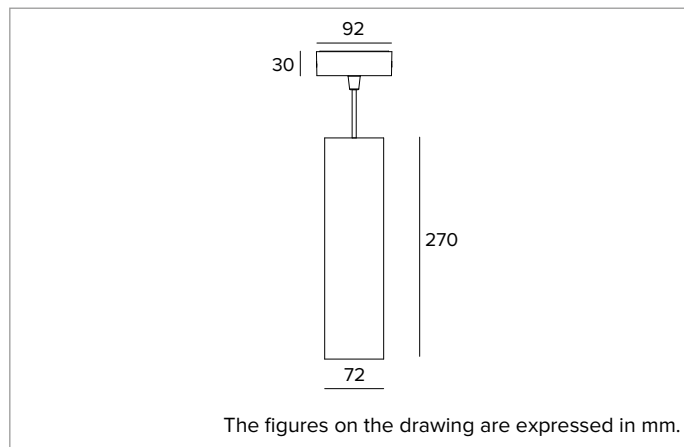

1T9799EL | LABEL 7 - Suspension

LED suspension fixture for direct light emission powered by mains voltage

	4000K	H(m)	D(m)	Emax(lx)
	Ra90		16°	
Fixture Power	12W	1	0.28	8298
Source Flux	1569lm	2	0.56	2074
Fixture Flux	1043lm	3	0.84	922
Efficacy	90lm/W	4	1.11	519
TS1871	Imax=5289cd/klm	Imax	8298cd	5
			1.39	332

CCT nominal: 4000K

Lifetime (L80/B10): >50000h tq +25°C

ILLUMINOTECHNICAL CHARACTERISTICS

SP Version - metallised polycarbonate precision optics, a holographic diffusion filter and a black silicone cut off ring.

Optic: REFLECTOR

Beam angles: SP

Optical efficiency: 66%

Fixture flux: 1043lm

Luminous efficacy: 90lm/W

Photobiological safety: Compliant with RG1 low risk group

MECHANICAL CHARACTERISTICS

Cylindrical body in aluminum obtained from an extrusion process and coated with powder paint.

Colour and finish: Deep black

Dimensions: D=72mm

Weight: 1.26Kg

Degree of protection: IP20

ELECTRICAL CHARACTERISTICS

Electronic ON-OFF version with the power supply integrated in the body of the fixture. Luminaire compliant with EN 60598-2-22 for power supply from a centralised emergency system CPSS (Central Power Supply System), not incorporated in the luminaire - high risk areas excluded. The default power and flux are 100% in AC and 100% in DC.